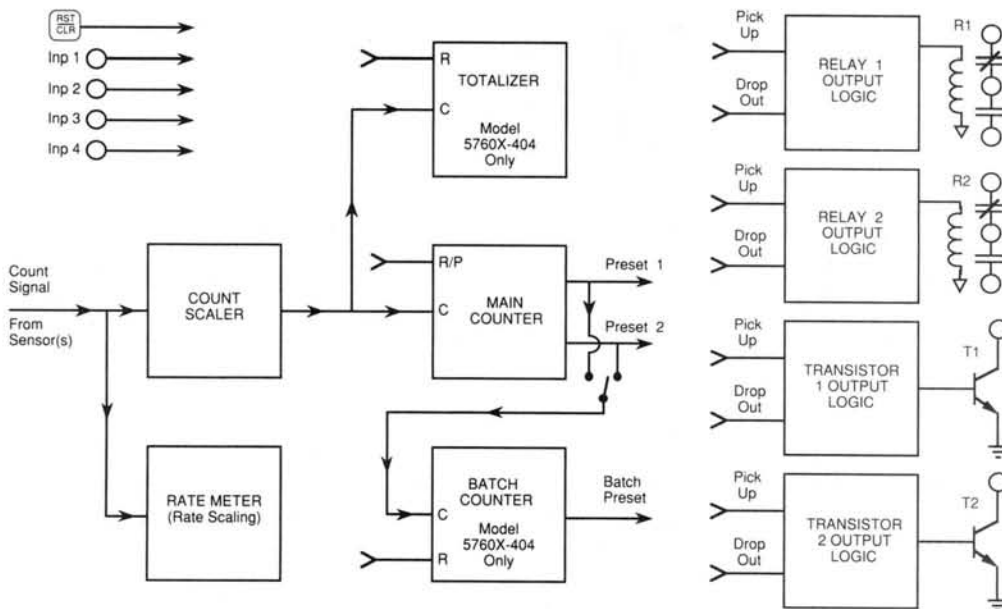

### MODELS

5760X-403 Dual Preset with Rate  
 5760X-404 Dual Preset with Rate,  
 Batch and Totalizer

- 2 Form C Relays
- Ratemeter
- Serial Communications
- Versatile Control Inputs
- Scaling

Model 57601-404

### OVERALL BLOCK DIAGRAM

### ORDERING INFORMATION

Model Number	Product Description
57600-403	Dual Preset With Rate, 10 - 15 VDC
57601-403	Dual Preset With Rate, 115 VAC
57602-403	Dual Preset With Rate, 230 VAC
57600-404	Dual Preset With Rate, Batch and Totalizer, 10 - 15 VDC
57601-404	Dual Preset With Rate, Batch and Totalizer, 115 VAC
57602-404	Dual Preset With Rate, Batch and Totalizer, 230 VAC